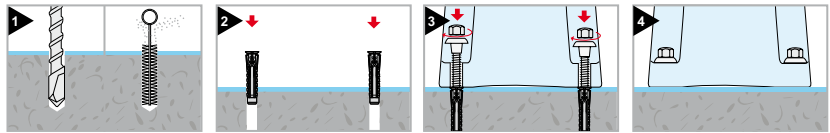

Installation examples for fixings:
Exemples de pose des vis :
FVS, FVEC

FVS

Vertical WC fixing
Fixation verticale WC

**Nylon plug with built-in bush
nickel plated brass rounded hex head screw**

Cheville nylon avec douille incorporée
vis T.H. arrondie laiton nickelé

Code	Plug Cheville Ø x L	Screw Vis Ø x L	Pkg.	Pkg./ Outerbox Cond.
61555g08075	8x75	6x75	4	50

FVEC

Vertical WC fixing
Fixation verticale WC

**Nylon plug
nickel plated brass screw
white cover cap
metalized cover cap**